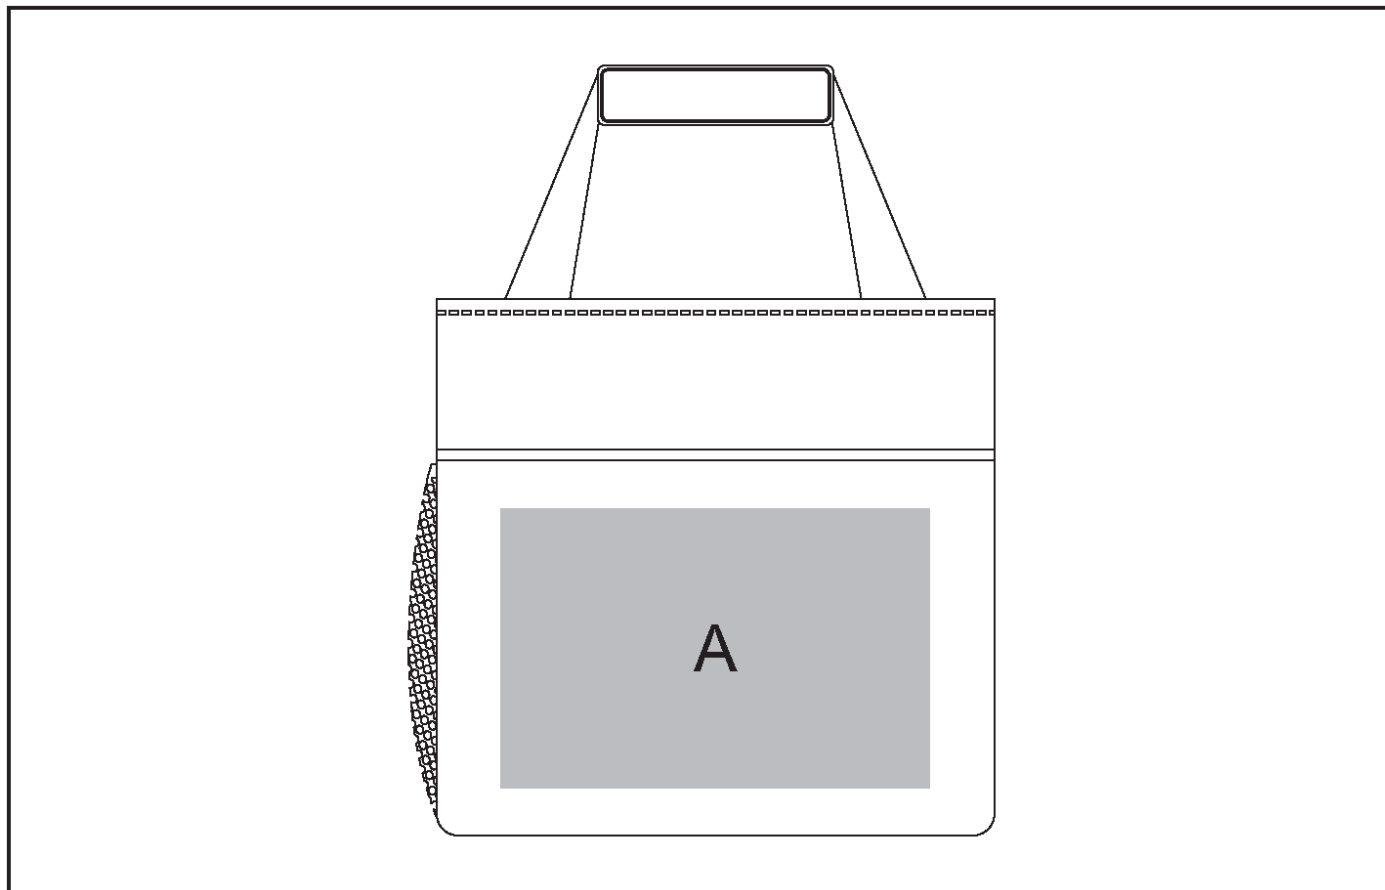

COOL-5125

Iceberg 16-Can Lunch Cooler

Also available in

Check Logo24
guide and t's & c's

Need to know:

- - Includes 1-Colour, 1-Position Screen Print (setup fee applies)
- Texture will affect the screen print
- No Solid Blocks for DDT

Branding Options:

Position A

1. Screen Print (SA)
6 Colours
Size: 200mm wide x 130mm high
2. Digital Direct Transfer (DDT-D)
Full Colour
Size: 105mm wide x 74mm high
3. Digital Direct Transfer (DDT-A)
Full Colour
Size: 140mm wide x 95mm high
4. Heat Press (HPD)
Full Colour
Size: 100mm wide x 50mm high